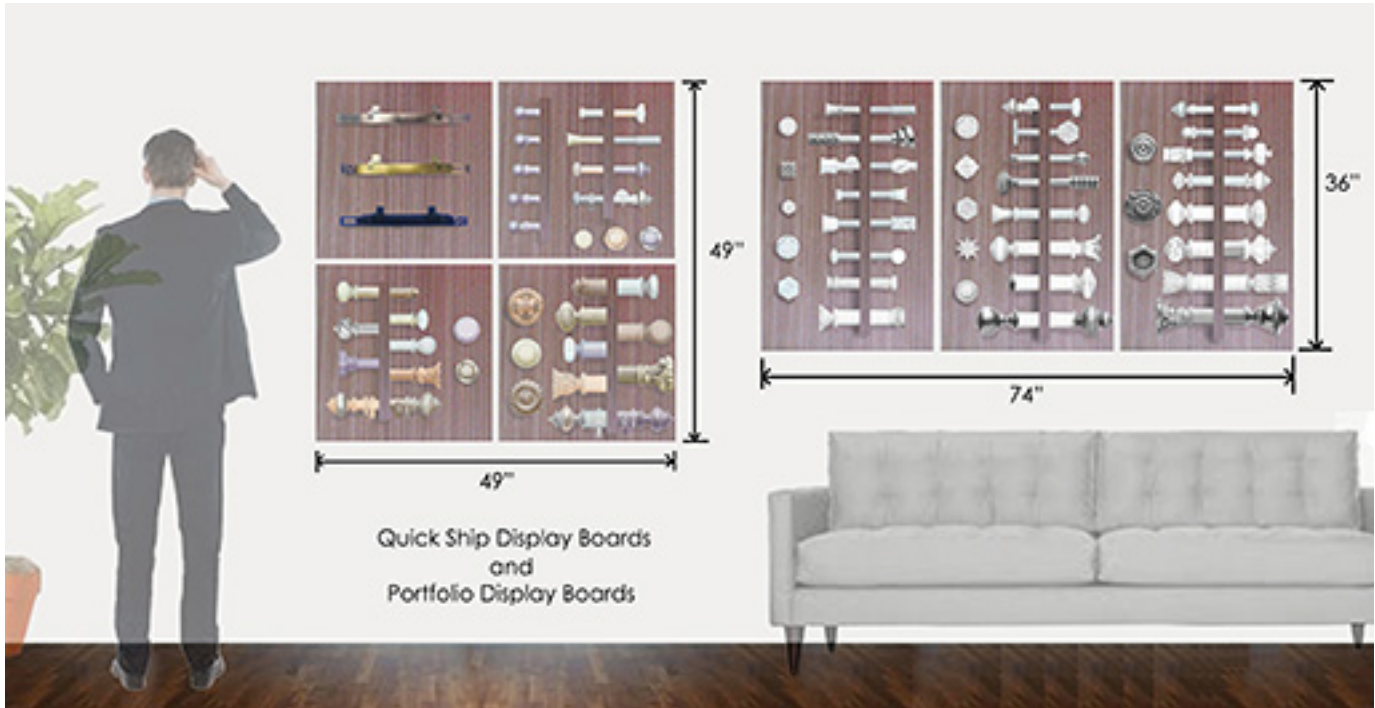

***New Displays available May 2014 - orders filled in order of receipt***

POMOD14  
\$200 net each  
Quantity

POTRANS14  
\$200 net each  
Quantity

POTRAD14  
\$200 net each  
Quantity

QSBOARDSET14  
\$350 net set of 4  
Quantity

<b>Total for all materials - shipping charges will apply</b>	
--	--

<b>SPECIAL INSTRUCTIONS:</b>

Mock up of Full Display Set once installed:

Quick Ship Board Set includes:

Display Board for 1" metal & 1" metal traverse  
Display Board for 1 3/8" wood & resin  
Display Board for 2 1/4" wood & resin  
Luxe Line metal hand drawn traverse  
*\* note: all Quick Ship finials and finishes are displayed*