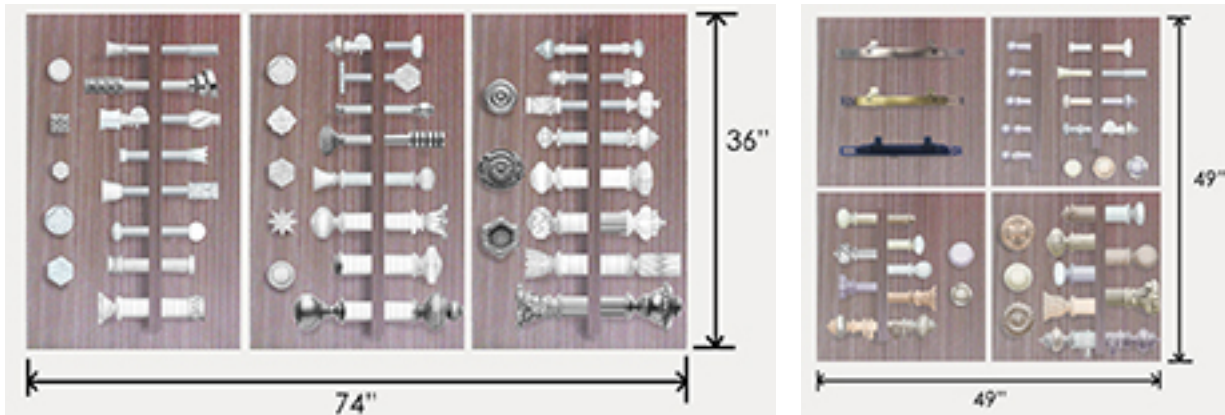

2014 Sales Materials & Display Order Form

Order Date:	PO#:	Ship To:
Account Number:	Special Shipping Instructions:	Shipping Address:
Contact:		City: State: Zip:
Phone:		Ship To Phone:
Billing Address:		
City: State: Zip:	Attention:	Fax:

New Sales Materials effective May 1, 2014

Item Description	Item Number	Price per Unit	Quantity	Total
Paris Texas Hardware 2014 Full Binder color catalog, price guide, 43 finish chips & binder	1DPTHBNDR14	$50 net		
Paris Texas Hardware 2014 Color Catalog & Price Guide	1DPTHCAT14	$3.50 net		
Paris Texas Hardware Finish Chip Set 43 finish chips, color catalog & price guide	1DPTHCIPS14	$45 net		
Full Board Set – 4 Quick Ship & 3 Portfolio Display Boards 40 finish chips, color catalog & price guide	ALLBOARDSET14	$950 net / set of 7		
Quick Ship Board Set – Set of 4 Display Boards (24" x 24" each)	QSBOARDSET14	$350 net / set of 4		
Portfolio Board Set – Set of 3 Display Boards (24" x 36" each)	POBOARDSET14	$600 net / set of 3		

New Displays available May 2014 - orders filled in order of receipt

POMOD14
$200 net each
Quantity

POTRANS14
$200 net each
Quantity

POTRAD14
$200 net each
Quantity

QSBOARDSET14
$350 net set of 4
Quantity

Total for all materials - shipping charges will apply	

SPECIAL INSTRUCTIONS: