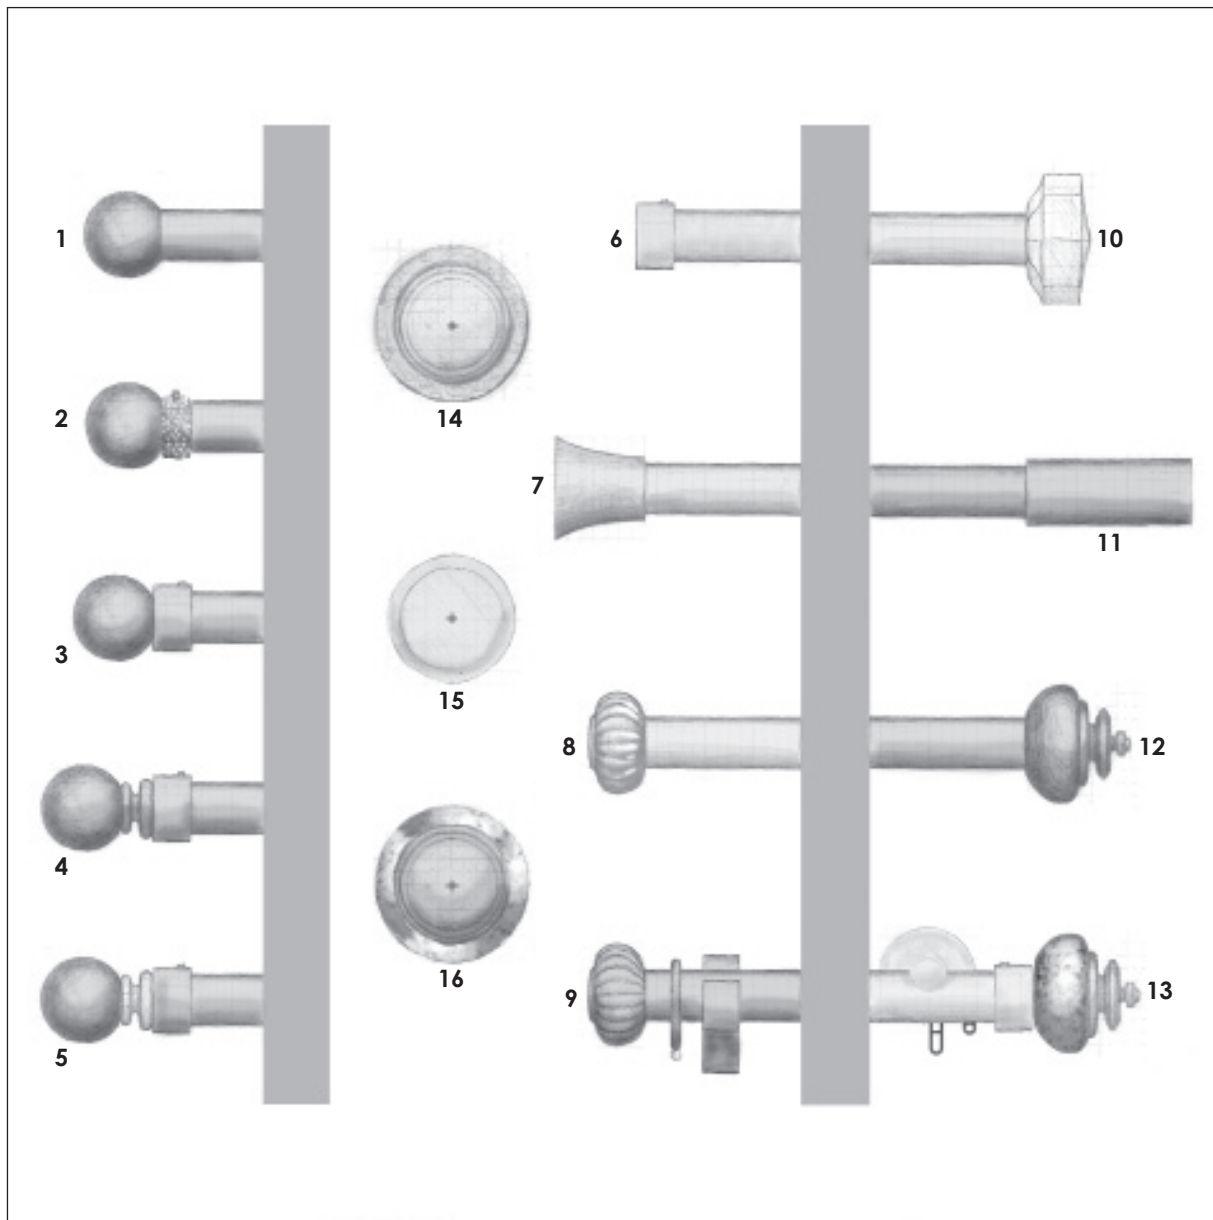

# QUICK SHIP - 1" Metal

1. Ella, 1" Metal Pole  
Shown in Oil Rubbed Bronze
2. Ella, 1" Metal Pole  
Shown in Oil Rubbed Bronze  
1" Crystal Band
3. Ella with Cuff, 1" Metal Pole  
Shown in Oil Rubbed Bronze
4. Ella with Cuff + Traditional Collar  
1" Metal Pole  
Shown in Oil Rubbed Bronze
5. Ella with Cuff, 1" Metal Pole  
Shown in Oil Rubbed Bronze  
+ Traditional Collar  
Shown in Brushed Nickel
6. Luna End Cap, 1" Metal Pole  
Shown in Brushed Nickel
7. Lex, 1" Metal Pole  
Shown in Antique Brass
8. Elm - Smoke Glass, 1" Metal Pole  
Shown in Rose Gold
9. Elm, 1" Metal Pole  
Laurence 3 1/2" Single Bracket  
1" Metal Ring  
Shown in Midnight
10. Knox - Crystal, 1" Metal Pole  
Shown in Rose Gold
11. Cole, 1" Metal Pole  
Shown in Midnight
12. Nora, 1" Metal Pole  
Shown in Oil Rubbed Bronze
13. Nora - Mercury Glass with Cuff  
1" Hand Drawn Traverse System  
1" Traverse 3 1/2" Single Bracket  
Shown in Brushed Nickel  
Components in Champagne:  
Glide Stop and Glide
14. Mara Metal Holdback Medallion  
4" Metal Stem  
Shown in Rose Gold
15. Jem Metal Holdback Medallion  
4" Metal Stem  
Shown in Antique Brass
16. Blake - Mercury Glass Metal  
Holdback Medallion  
4" Metal Stem  
Shown in Oil Rubbed Bronze