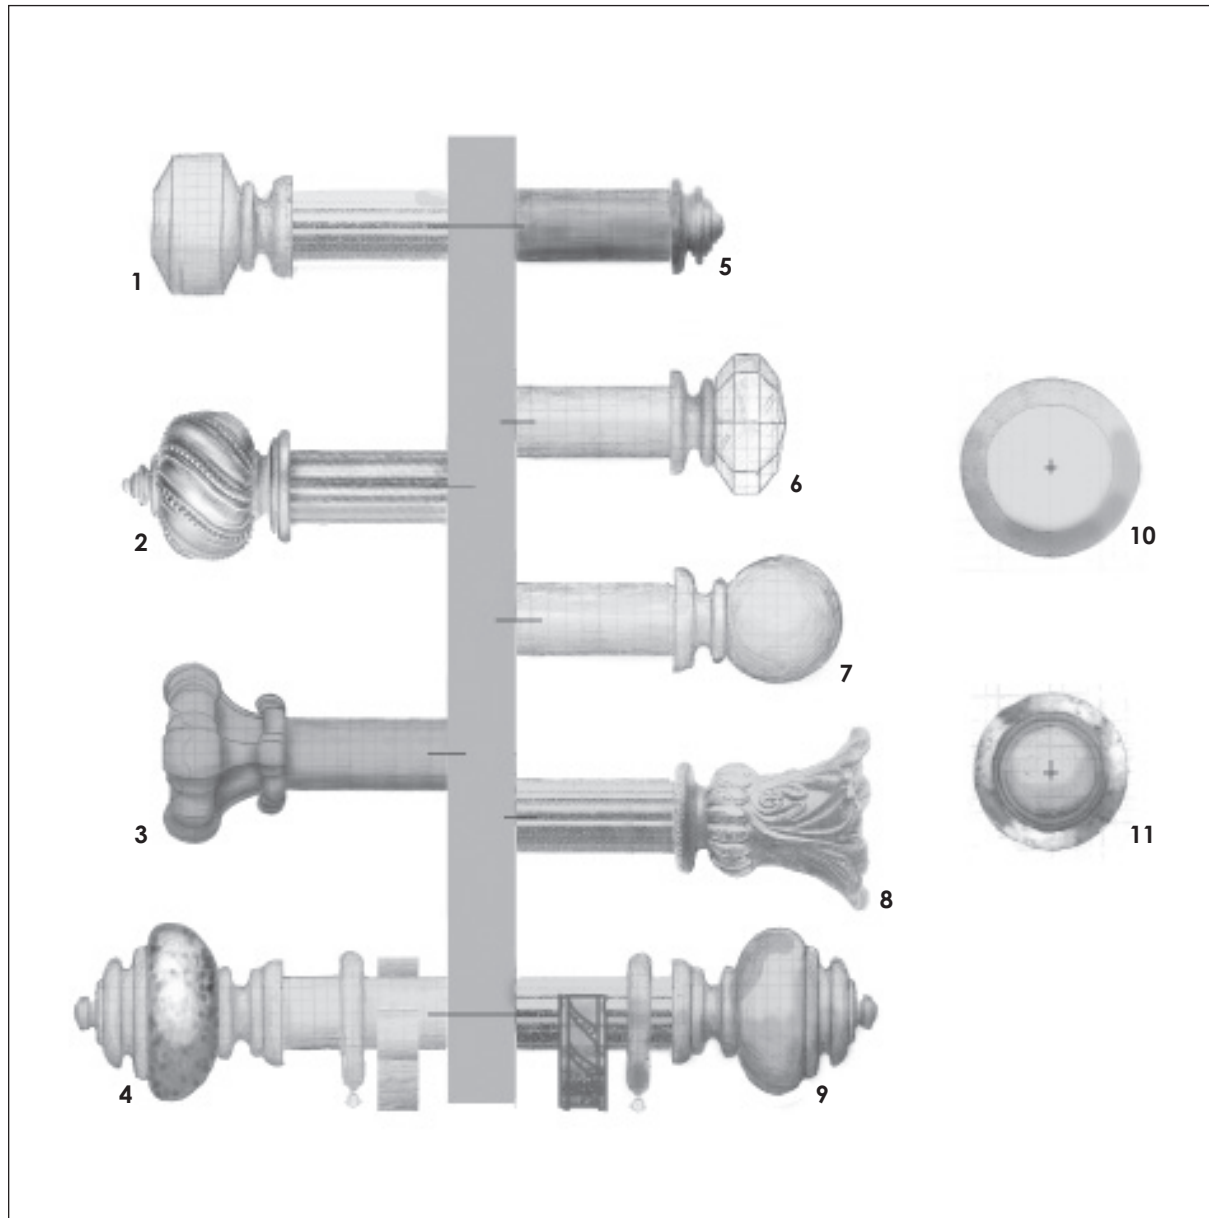

QUICK SHIP - 1 $\frac{3}{8}$ " Wood and Resin

1. June, Fluted Wood Pole
  Shown in Antique Brass
2. Harper, Fluted Wood Pole
  Shown in Platinum
3. Easton, Smooth Wood Pole
  Shown in Oil Rubbed Bronze
4. Lillian - Mercury Glass, Smooth Wood Pole
  Winston 3" Single Bracket
  1 $\frac{3}{8}$ " Metal Ring
  Shown in Rose Gold
5. Lowell End Cap, Smooth Wood Pole
  Shown in Walnut
6. Rose - Crystal, Smooth Wood Pole
  Shown in Antique Brass
7. Bradford, Smooth Wood Pole
  Shown in Platinum
8. Lane, Fluted Wood Pole
  Shown in Rose Gold
9. Lillian, Fluted Wood Pole
  William 3" Single Bracket
  1 $\frac{3}{8}$ " Wood Ring
  Shown in Walnut
10. Clark Holdback Medallion, 4" Resin Stem
  Shown in Oil Rubbed Bronze
11. Blake - Mercury Glass Holdback Medallion
  4" Metal Stem
  Shown in Antique Brass