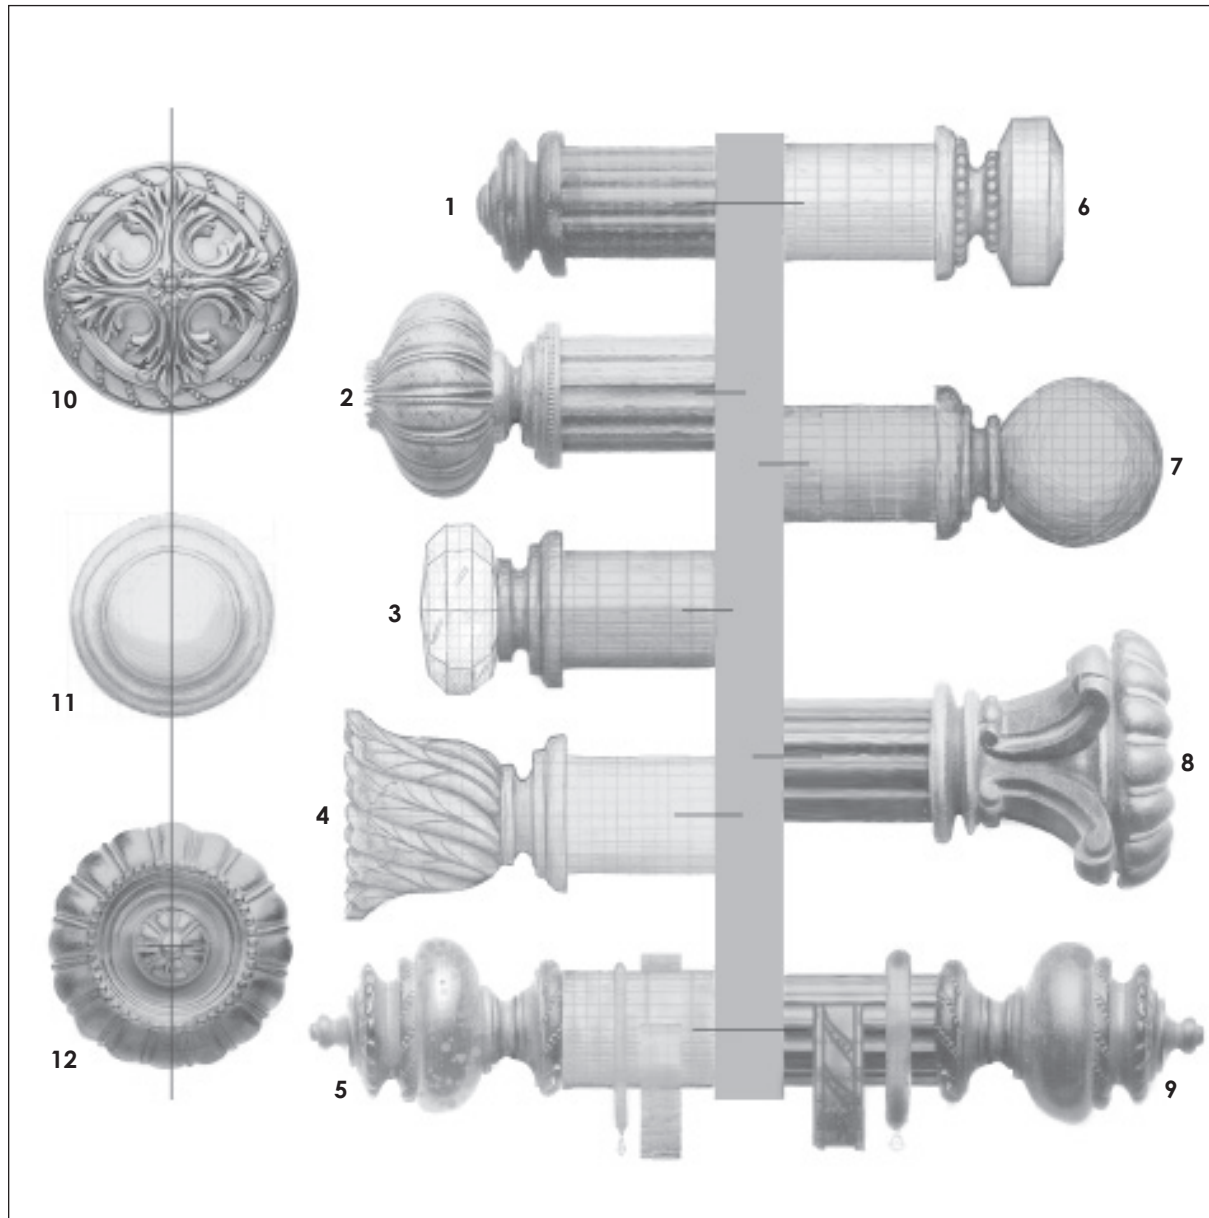

QUICK SHIP - 2¼" Wood and Resin

1. Brinley End Cap, Fluted Wood Pole
  Shown in Walnut
2. Oliver, Fluted Wood Pole
  Shown in Antique Brass
3. Hazel - Crystal, Smooth Wood Pole
  Shown in Oil Rubbed Bronze
4. Beatrice, Smooth Wood Pole
  Shown in Rose Gold
5. Adelaide - Mercury Glass, Smooth Wood Pole
  Harlan 3" Single Bracket
  2¼" Metal Ring
  Shown in Platinum
6. Stella, Smooth Wood Pole
  Shown in Platinum
7. Edward, Smooth Wood Pole
  Shown in Walnut
8. Fiona, Fluted Wood Pole
  Shown in Antique Brass
9. Adelaide, Fluted Wood Pole
  William 3" Single Bracket
  1⅝" Wood Ring
  Shown in Oil Rubbed Bronze
10. Miranda Resin Holdback Medallion
  4" Resin Stem
  Shown in Rose Gold
11. Brooks Resin Holdback Medallion
  4" Resin Stem
  Shown in Antique Brass
12. Trudy Resin Holdback Medallion
  4" Resin Stem
  Shown in Walnut