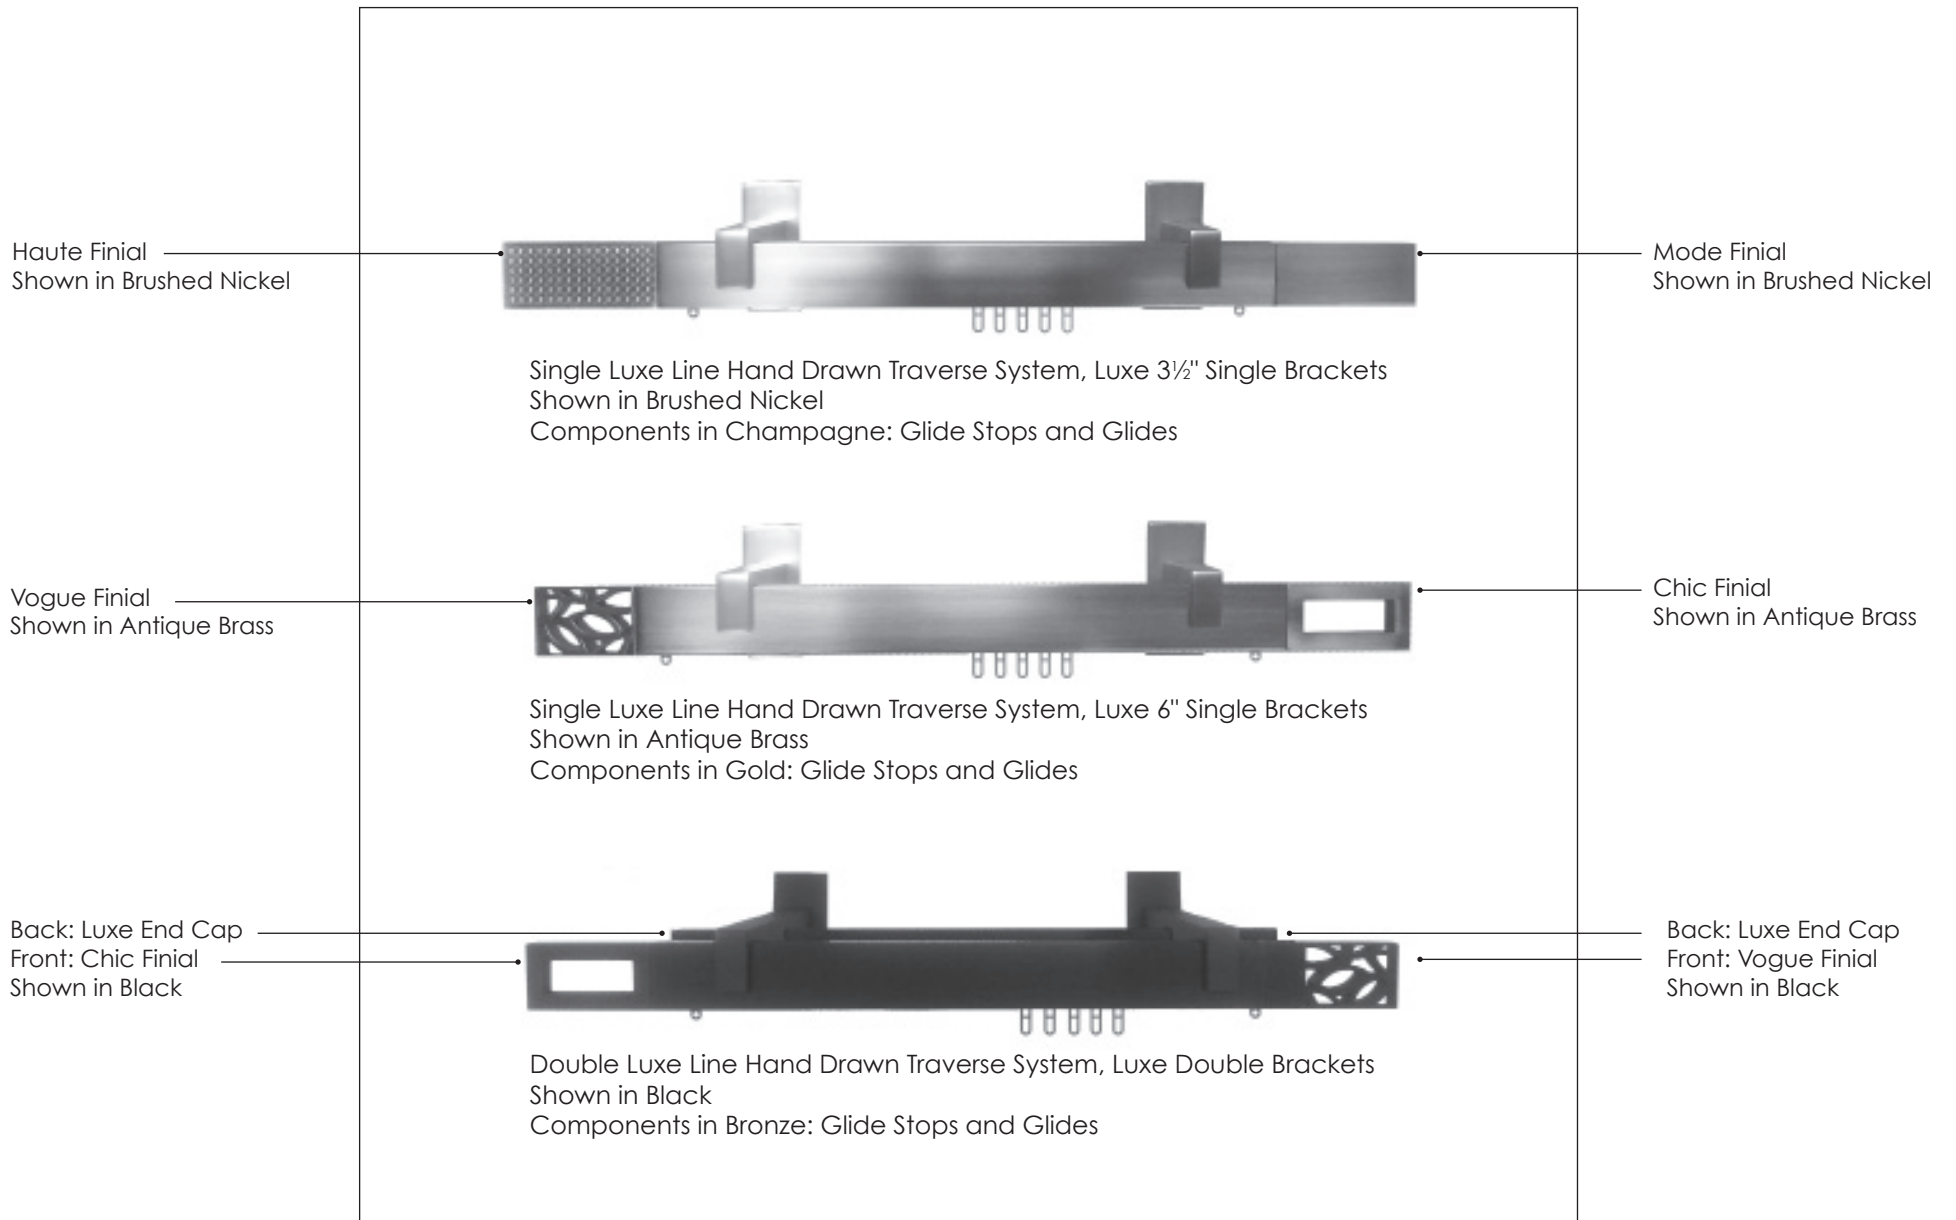

QUICK SHIP - Luxe Line HAND DRAWN TRAVERSE SYSTEM